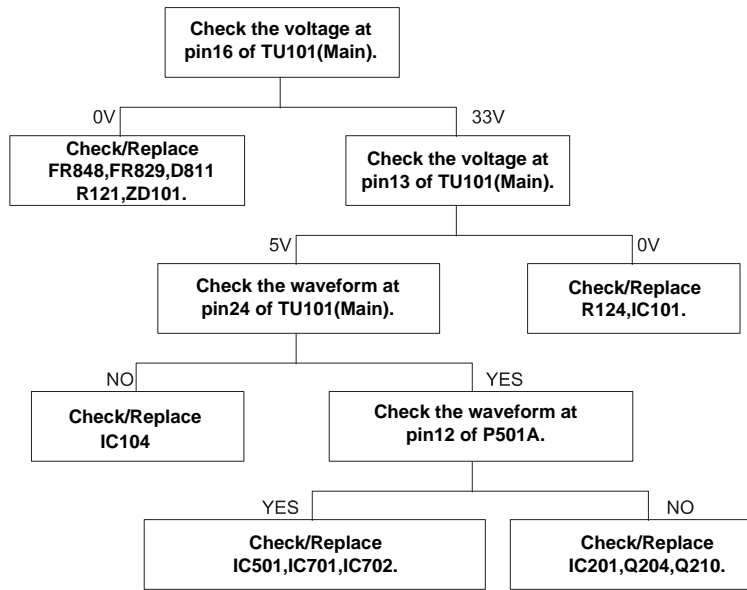

Trouble Shooting

NO POWER ON BUT SMPS WORKING

NO POWER (NOT WORKING SMPS)

NO RASTER & PICTURE (H-OUT OK)

VM DON'T WORKING

DON'T CATCH CHANNEL(MAIN)

NO PIP / NO DOUBLE WINDOW

NO CENTER SPEAKER SOUND (BUT MAIN SOUND OK)

NO WOOFER SPEAKER SOUND (BUT MAIN SOUND OK)

NO TELETEXT

NO VERTICAL DEFLECTION

BARREL DISTORTION

NO FRONT L,R SPEAKER SOUND(PICTURE OK)

NO SOUND FROM H/P jack(OPTION) (but Main Sound OK)