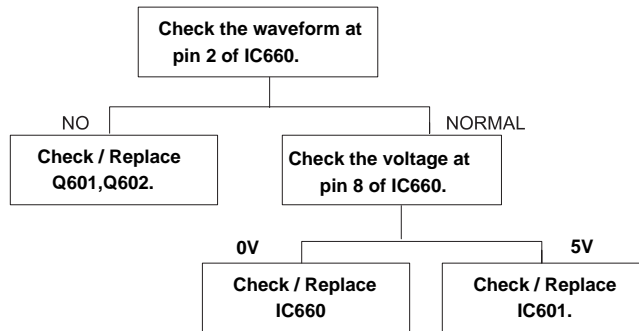

Trouble Shooting

NO POWER ON BUT SMPS WORKING

NO POWER (NOT WORKING SMPS)

NO RASTER & PICTURE (H-OUT OK)

VM DON'T WORKING

DON'T CATCH CHANNEL(MAIN)

NO PIP / NO DOUBLE WINDOW

NO CENTER SPEAKER SOUND (BUT MAIN SOUND OK)

NO WOOFER SPEAKER SOUND (BUT MAIN SOUND OK)

NO TELETEXT

NO VERTICAL DEFLECTION

BARREL DISTORTION

NO FRONT L,R SPEAKER SOUND(PICTURE OK)

NO SOUND FROM H/P jack(OPTION) (but Main Sound OK)