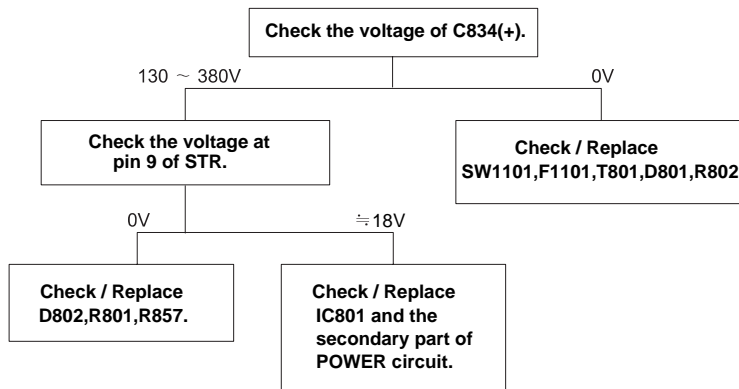

NO POWER (NOT WORKING SMPS)