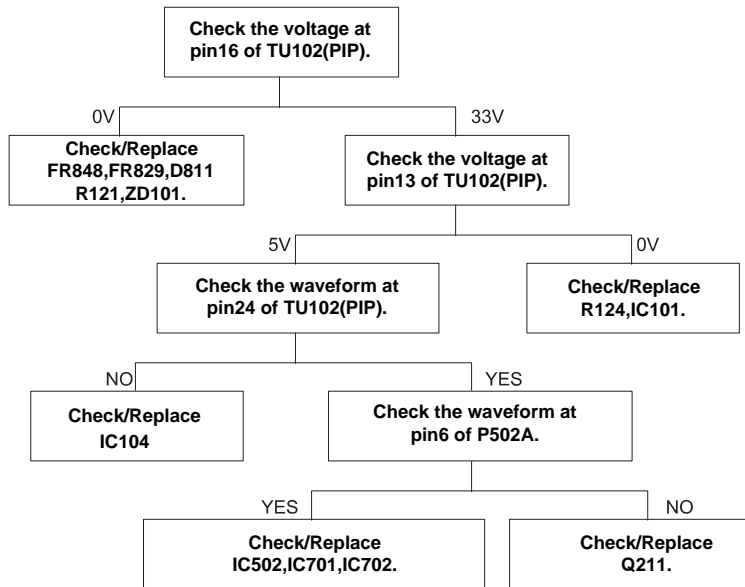

Trouble Shooting

NO POWER ON BUT SMPS WORKING

NO POWER (NOT WORKING SMPS)

NO RASTER & PICTURE (H-OUT OK)

VM DON'T WORKING

DON'T CATCH CHANNEL(MAIN)

NO PIP / NO DOUBLE WINDOW

NO CENTER SPEAKER SOUND (BUT MAIN SOUND OK)

NO WOOFER SPEAKER SOUND (BUT MAIN SOUND OK)

NO TELETEXT

NO VERTICAL DEFLECTION

BARREL DISTORTION

NO FRONT L,R SPEAKER SOUND(PICTURE OK)

NO SOUND FROM H/P jack(OPTION) (but Main Sound OK)