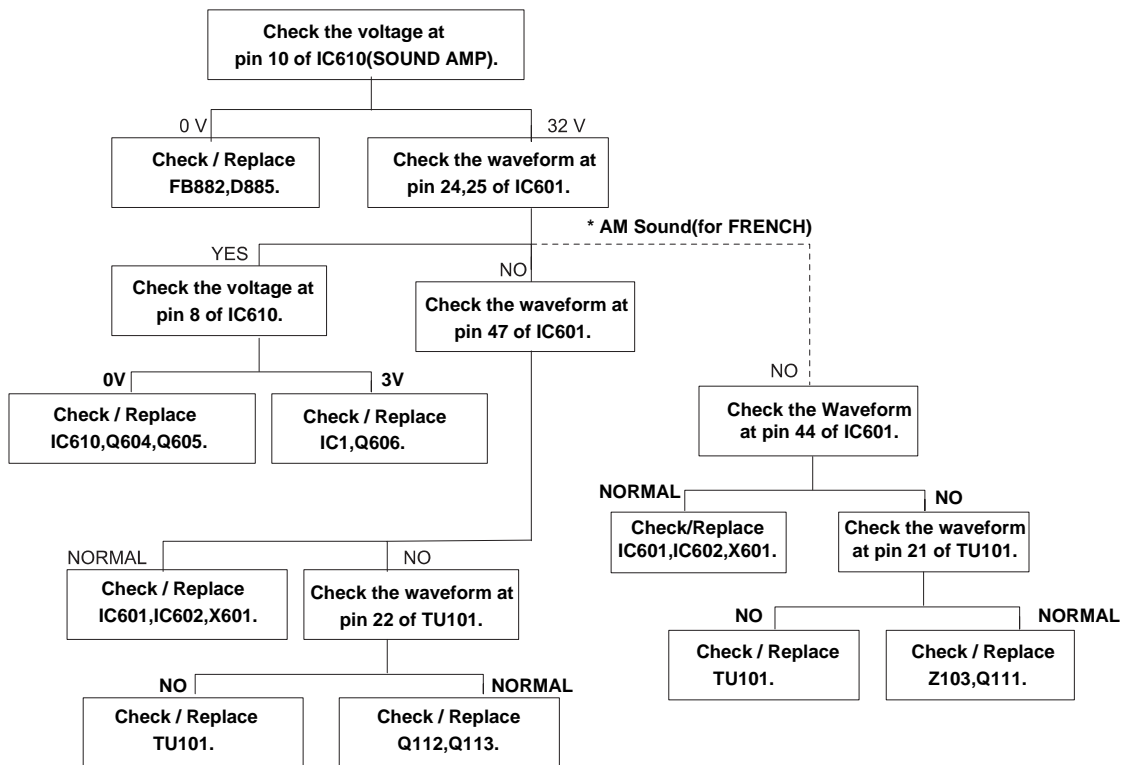

NO WOOFER SPEAKER SOUND (BUT MAIN SOUND OK)

NO TELETEXT

NO VERTICAL DEFLECTION

BARREL DISTORTION

NO FRONT L,R SPEAKER SOUND(PICTURE OK)

NO SOUND FROM H/P jack(OPTION) (but Main Sound OK)