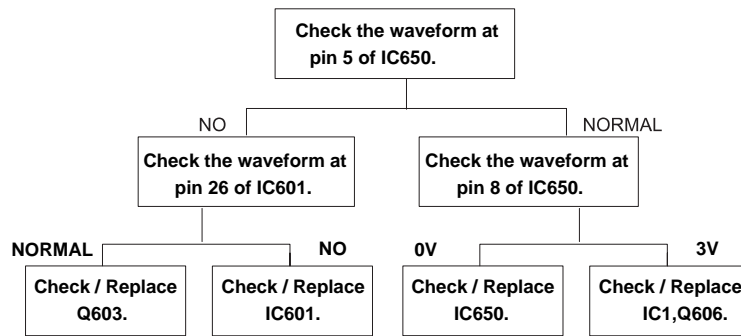

Trouble Shooting

NO POWER ON BUT SMPS WORKING

NO POWER (NOT WORKING SMPS)

NO RASTER & PICTURE (H-OUT OK)

VM DON'T WORKING

DON'T CATCH CHANNEL(MAIN)

NO PIP / NO DOUBLE WINDOW

NO CENTER SPEAKER SOUND (BUT MAIN SOUND OK)

NO WOOFER SPEAKER SOUND (BUT MAIN SOUND OK)

NO TELETEXT

NO VERTICAL DEFLECTION

BARREL DISTORTION

NO FRONT L,R SPEAKER SOUND(PICTURE OK)

NO SOUND FROM H/P jack(OPTION) (but Main Sound OK)