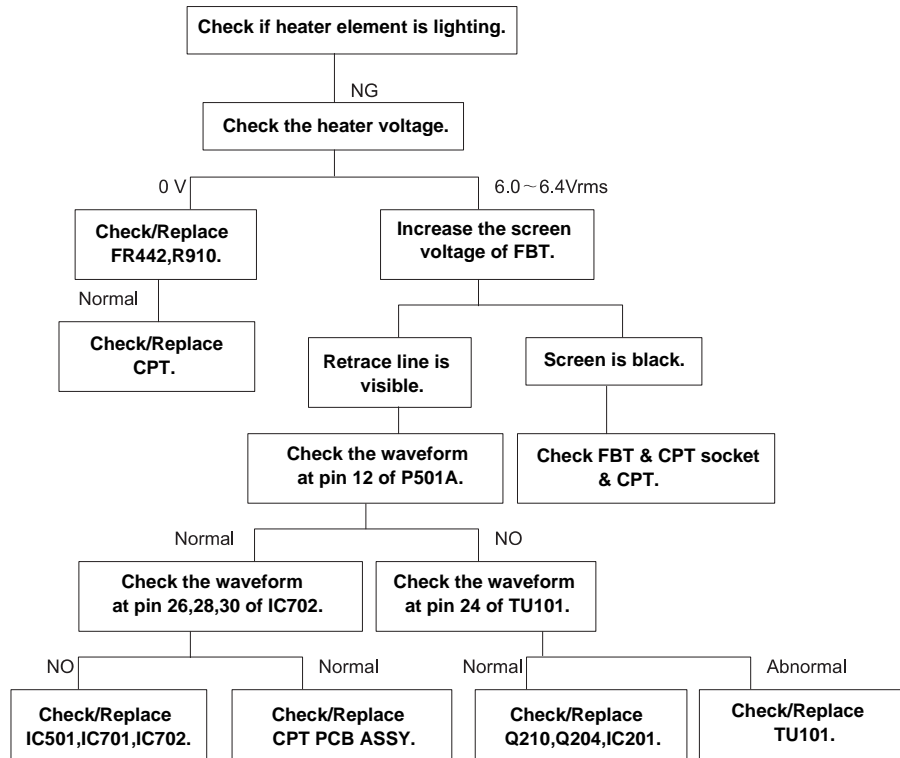

Trouble Shooting

NO POWER ON BUT SMPS WORKING

NO POWER (NOT WORKING SMPS)

NO RASTER & PICTURE (H-OUT OK)

VM DON'T WORKING

DON'T CATCH CHANNEL(MAIN)

NO PIP / NO DOUBLE WINDOW

NO CENTER SPEAKER SOUND (BUT MAIN SOUND OK)

NO WOOFER SPEAKER SOUND (BUT MAIN SOUND OK)

NO TELETEXT

NO VERTICAL DEFLECTION

BARREL DISTORTION

NO FRONT L,R SPEAKER SOUND(PICTURE OK)

NO SOUND FROM H/P jack(OPTION) (but Main Sound OK)