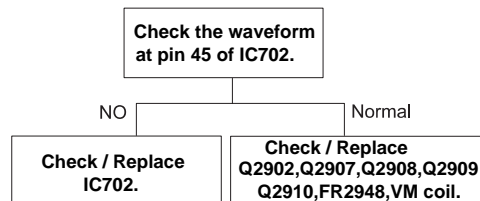

VM DON'T WORKING