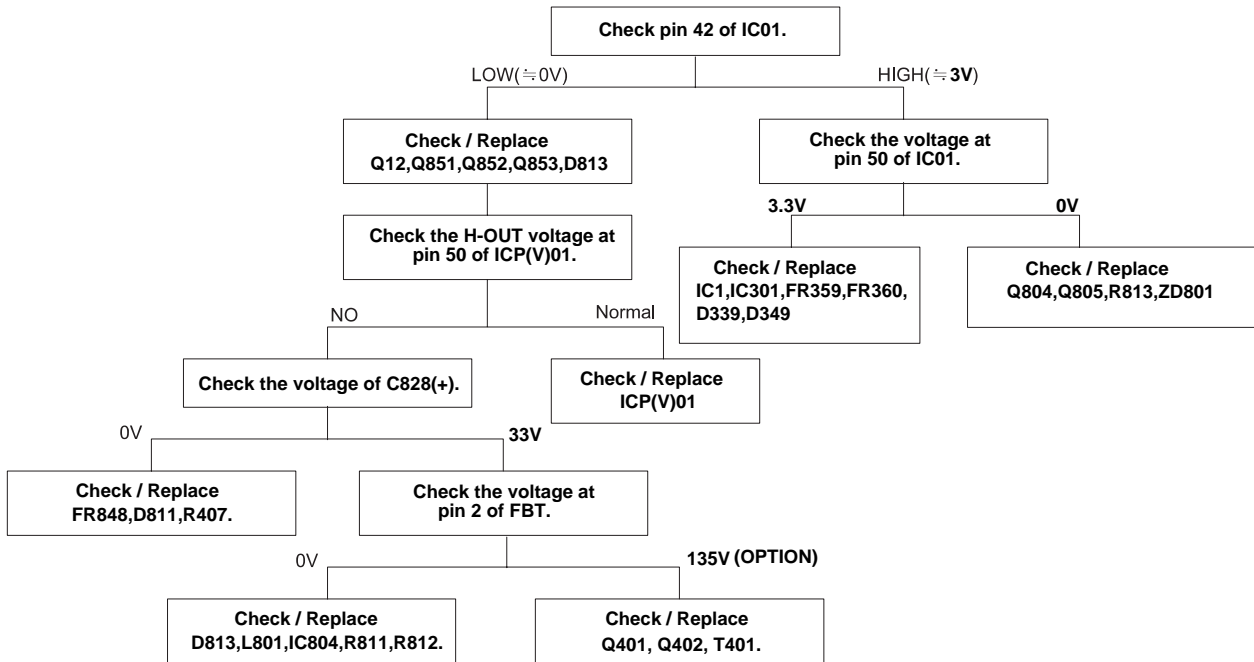

Trouble Shooting

NO POWER ON BUT SMPS WORKING

NO POWER (NOT WORKING SMPS)

NO RASTER & PICTURE (H-OUT OK)

VM DON'T WORKING

DON'T CATCH CHANNEL(MAIN)

NO PIP / NO DOUBLE WINDOW

NO CENTER SPEAKER SOUND (BUT MAIN SOUND OK)

NO WOOFER SPEAKER SOUND (BUT MAIN SOUND OK)

NO TELETEXT

NO VERTICAL DEFLECTION

BARREL DISTORTION

NO FRONT L,R SPEAKER SOUND(PICTURE OK)

NO SOUND FROM H/P jack(OPTION) (but Main Sound OK)