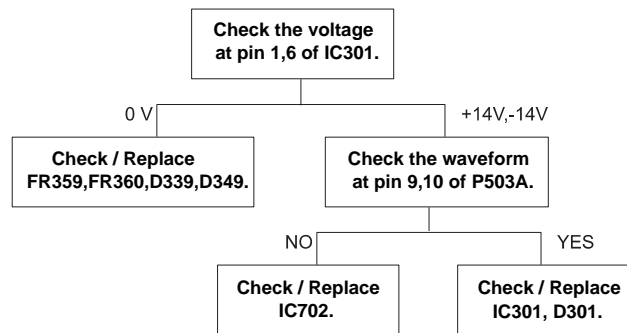

NO WOOFER SPEAKER SOUND (BUT MAIN SOUND OK)

NO TELETEXT

NO VERTICAL DEFLECTION

BARREL DISTORTION

NO FRONT L,R SPEAKER SOUND(PICTURE OK)

NO SOUND FROM H/P jack(OPTION) (but Main Sound OK)