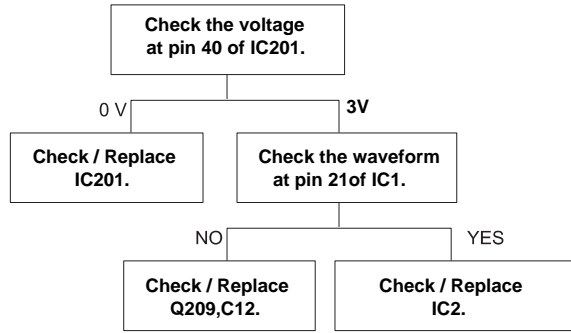

Trouble Shooting

NO POWER ON BUT SMPS WORKING

NO POWER (NOT WORKING SMPS)

NO RASTER & PICTURE (H-OUT OK)

VM DON'T WORKING

DON'T CATCH CHANNEL(MAIN)

NO PIP / NO DOUBLE WINDOW

NO CENTER SPEAKER SOUND (BUT MAIN SOUND OK)

NO WOOFER SPEAKER SOUND (BUT MAIN SOUND OK)

NO TELETEXT

NO VERTICAL DEFLECTION

BARREL DISTORTION

NO FRONT L,R SPEAKER SOUND(PICTURE OK)

NO SOUND FROM H/P jack(OPTION) (but Main Sound OK)