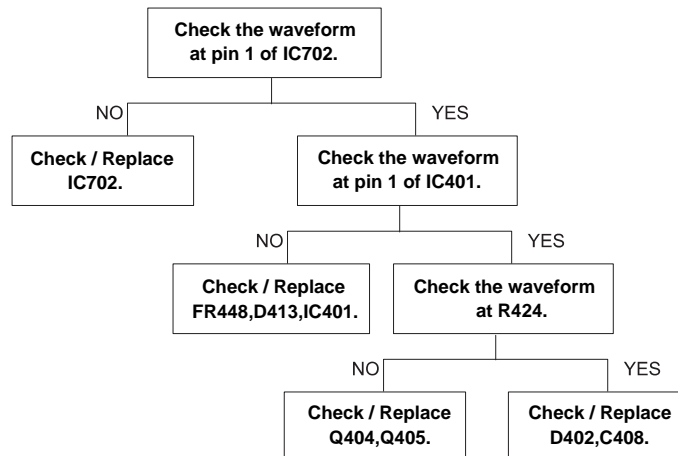

NO WOOFER SPEAKER SOUND (BUT MAIN SOUND OK)

NO TELETEXT

NO VERTICAL DEFLECTION

BARREL DISTORTION

NO FRONT L,R SPEAKER SOUND(PICTURE OK)

NO SOUND FROM H/P jack(OPTION) (but Main Sound OK)